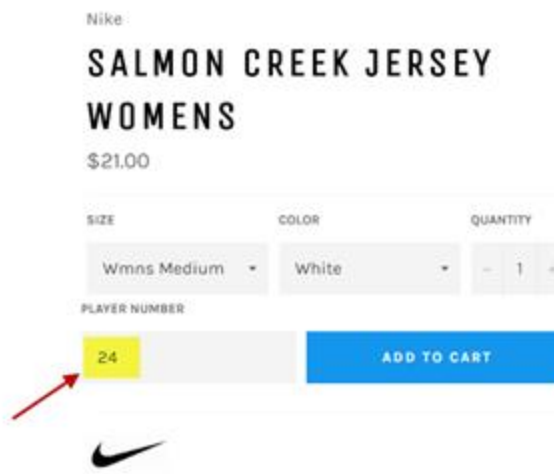

## SCSC Advanced Uniform Ordering 2018-19

FC Salmon Creek Advanced Team Families –

Tursi Soccer is ready for you to purchase your Nike advanced team uniform apparel. Please refer to your player's notes when they tried on sample sizes at their team meeting. Below are the instructions on how to order:

Order On-line <https://www.tursissoccer.com>

- Click the [Account button](#) (on the far right)
- Create Family/Player account (Enter your Name, Email and Password)
- Click [Team Uniforms](#)
- Under Team Uniforms find [FC Salmon Creek](#)
- When selecting Team Jerseys, both royal and white be sure to [enter your player's number](#) in the box provided (player jersey's are the only items that will have their numbers on it this year). Please see screen shot below: